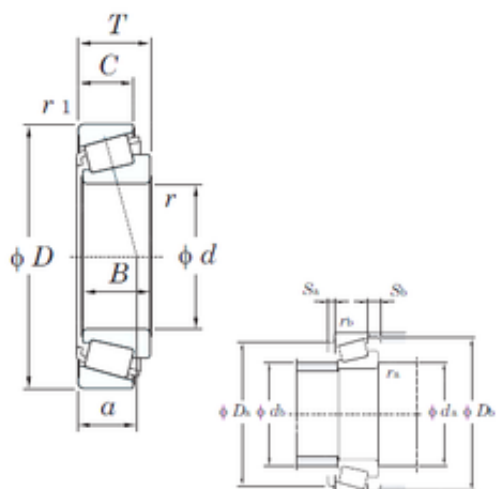

AMERICAN BEARING MFG.CORP.

20 mm x 42 mm x 15 mm KOYO 32004JR single-row tapered roller bearing

Bearing No. 32004JR

Size	20x42x15 mm
Bore Diameter	20 mm
Outer Diameter	42 mm
Width	15 mm
d	20 mm
D	42 mm
T	15 mm
B	15 mm
C	12 mm
a	10,5 mm
r min.	0,6 mm
r2 min.	0,6 mm
da min.	24,5 mm
da max	25 mm
Da min	35 mm
Da max.	37,5 mm
Db min.	39 mm
ra max.	0,6 mm
rb max.	0,6 mm
Weight	0,102 Kg
Basic dynamic load rating (C)	27,3 kN
Basic static load rating (C0)	31,5 kN
(Grease) Lubrication Speed	9700 r/min
(Oil) Lubrication Speed	13000 r/min
Calculation factor (e)	0,37

32004JR Bearing 2D drawings and 3D CAD models

AMERICAN BEARING MFG.CORP.

Calculation factor (Y0)	0,88
Category	Tapered Roller Bearing Assemblies
Inventory	0.0
Manufacturer Name	KOYO
Minimum Buy Quantity	N/A
Weight / Kilogram	0.1
Product Group	B04334
Precision Class	Standard
Component	Assembly
Basic Number	32004
Number of Tapered Rows	Single Row
Inch - Metric	Metric
Other Features	High Load Capacity
Long Description	Assembly; Standard Precision; 20MM Bore; 42MM Outside Diameter; 15MM Assembly Width; Single Row of Rollers
Category	Tapered Roller Bearings Assembly
UNSPSC	31171516
Harmonized Tariff Code	8482.20.00.00
Noun	Bearing
Keyword String	Tapered
Manufacturer URL	http://www.koyousa.com
Manufacturer Item Number	32004JR
Weight / LBS	0.225
Assembly Width	0.591 Inch 15 Millimeter
Flange Outside Diameter	0 Inch 0 Millimeter
Outside Diameter	1.654 Inch 42 Millimeter
Bore	0.787 Inch 20 Millimeter
Bearing No.	32004JR
r(min)	0.6