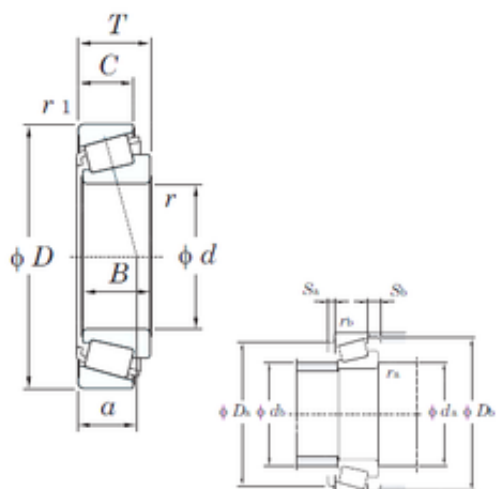

AMERICAN BEARING MFG.CORP.

20 mm x 42 mm x 15 mm KOYO 32004JR single-row tapered roller bearing

Bearing No. 32004JR

Size	20x42x15 mm
Bore Diameter	20 mm
Outer Diameter	42 mm
Width	15 mm
d	20 mm
D	42 mm
T	15 mm
B	15 mm
C	12 mm
a	10,5 mm
r min.	0,6 mm
r2 min.	0,6 mm
da min.	24,5 mm
da max	25 mm
Da min	35 mm
Da max.	37,5 mm
Db min.	39 mm
ra max.	0,6 mm
rb max.	0,6 mm
Weight	0,102 Kg
Basic dynamic load rating (C)	27,3 kN
Basic static load rating (C0)	31,5 kN
(Grease) Lubrication Speed	9700 r/min
(Oil) Lubrication Speed	13000 r/min
Calculation factor (e)	0,37

32004JR Bearing 2D drawings and 3D CAD models

AMERICAN BEARING MFG.CORP.

Calculation factor (Y0)	0,88
Category	Tapered Roller Bearing Assemblies
Inventory	0.0
Manufacturer Name	KOYO
Minimum Buy Quantity	N/A
Weight / Kilogram	0.1
EAN	0605790123467
Product Group	B04334
Precision Class	Standard
Component	Assembly
Basic Number	32004
Number of Tapered Rows	Single Row
Inch - Metric	Metric
Other Features	High Load Capacity
Long Description	Assembly; Standard Precision; 20MM Bore; 42MM Outside Diameter; 15MM Assembly Width; Single Row of Rollers
Category	Tapered Roller Bearings Assembly
UNSPSC	31171516
Harmonized Tariff Code	8482.20.00.00
Noun	Bearing
Keyword String	Tapered
Manufacturer URL	http://www.koyousa.com
Manufacturer Item Number	32004JR
Weight / LBS	0.225
Assembly Width	0.591 Inch 15 Millimeter
Flange Outside Diameter	0 Inch 0 Millimeter
Outside Diameter	1.654 Inch 42 Millimeter
Bore	0.787 Inch 20 Millimeter
Bearing No.	32004JR

AMERICAN BEARING MFG.CORP.

r(min)	0.6
r1(min)	0.6
Cr	34.1
C0r	31.5
Cu	4.35
Grease lub.	9700
Oil lub.	13000
a	10.5 mm
da(min)	24.5
db(max)	25
Da(max)	37.5
Da(min)	35
Db(min)	39
Sa(min)	3
Sb(min)	3
ra(max)	0.6
rb(max)	0.6
e	0.37
Y1	1.60
Y0	0.88
(Refer.)Mass(kg)	0.102