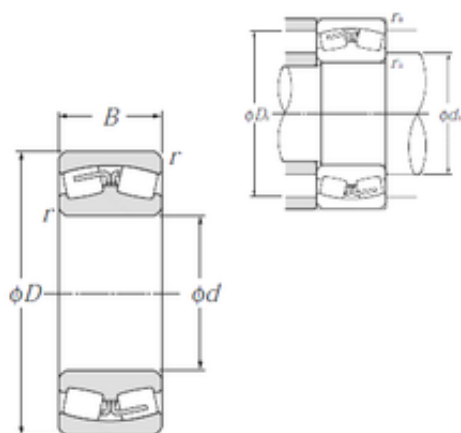

AMERICAN BEARING MFG.CORP.

190 mm x 340 mm x 92 mm NTN 22238B Spherical Roller Bearing

Bearing No. 22238B

Size	190x340x92 mm
Bore Diameter	190 mm
Outer Diameter	340 mm
Width	92 mm
d	190 mm
D	340 mm
B	92 mm
C	92 mm
r min.	4 mm
da min.	208 mm
Da max.	322 mm
ra max.	3 mm
Weight	36,6 Kg
Basic dynamic load rating (C)	1 160 kN
Basic static load rating (C0)	1 810 kN
(Grease) Lubrication Speed	1 200 r/min
(Oil) Lubrication Speed	1 600 r/min
Calculation factor (e)	0,27
Calculation factor (Y0)	2,42
Calculation factor (Y1)	2,47
Category	Bearings
Inventory	0.0
Manufacturer Name	NTN
Minimum Buy Quantity	N/A
Weight / Kilogram	36.4

22238B Bearing 2D drawings and 3D CAD models

AMERICAN BEARING MFG.CORP.

Product Group	
---------------	--

	B04311
--	--------