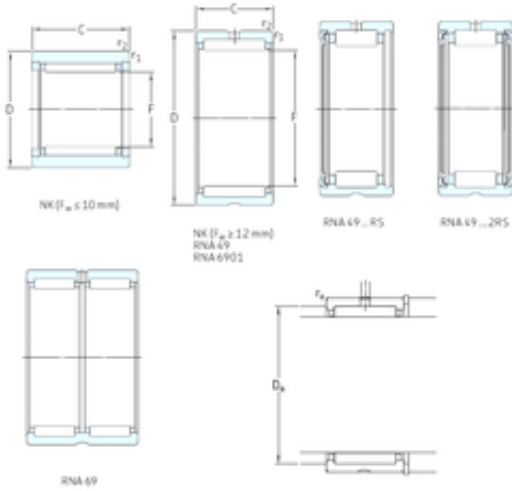

## SKF RNA4838 Needlerollerbearings

Bearing No. RNA4838

Size	210x240x50 mm
Bore Diameter	210 mm
Outer Diameter	240 mm
Width	50 mm
Fw	210 mm
D	240 mm
C	50 mm
Weight	3,2 Kg
Basic dynamic load rating (C)	220 kN
Basic static load rating (C0)	710 kN
Fatigue load limit (Pu)	73,5
Reference speed	1900 r/min

RNA4838 Bearing 2D drawings and 3D CAD models